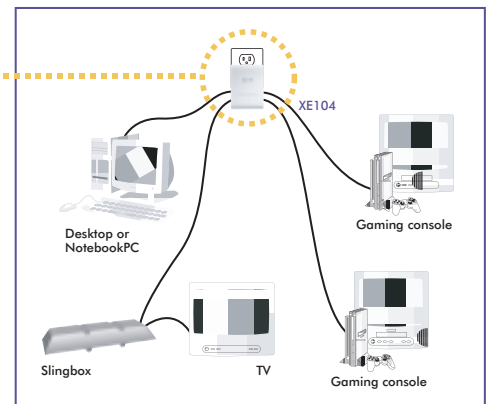

### Turn Any Electrical Outlet into a Home Network Connection

The XE104 85 Mbps Wall-Plugged Ethernet Switch delivers everything you need to extend the Internet to any room in your home without having to run new wires. Simply plug one XE104 into your router and another XE104 (up to 4 can be used) to any Ethernet-ready devices including a PC, a gaming console, Netgear's SC101 Storage Central, a Slingbox™ a DVR or Netgear's PS121 USB Print Server.

And, the XE104's attractive white casing blends easily into any home decor without consuming floor or desk space.

Never have to worry about a signal being lost among household interferences again. The fast 85 Mbps speed can transmit multiple video streams at once and without interruption.

**Easy** The XE104 wall-plugged Ethernet switch turns any power outlet into a 4-port home network connection. And, because there is no software to install, the XE104 is easy to set up.

**Flexible** The XE104 switch extends your network to provide connections where wireless can't reach—without the cost or hassle of running new wiring. Just plug the XE104 wall-plugged Ethernet switch directly into the wall outlet, and you're ready. The XE104 connects multiple devices to your network:

- Game Consoles
- Desktop PCs
- Notebook PCs
- Storage Central
- SlingBox™
- Internet Routers

**Performance** The XE104 works with 2 or 3 prong standard 110 volt electrical outlets and is compatible with any standard 10 or 100Mbps Ethernet drive. The switch reaches data rates up to 85Mbps with other XE104 PowerLine devices. The XE104 4-port switch is ideal for setting up a LAN party in minutes.