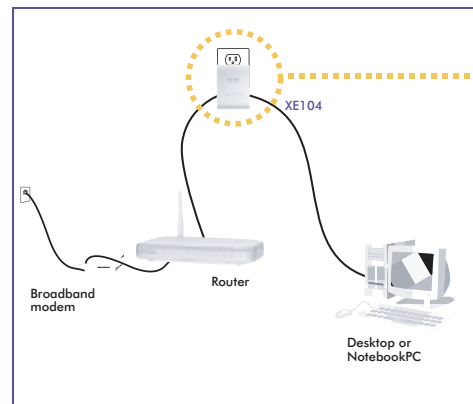

### Turn Any Electrical Outlet into a Home Network Connection

The XE104 85 Mbps Wall-Plugged Ethernet Switch delivers everything you need to extend the Internet to any room in your home without having to run new wires. Simply plug one XE104 into your router and another XE104 (up to 4 can be used) to any Ethernet-ready devices including a PC, a gaming console, Netgear's SC101 Storage Central, a Slingbox™ a DVR or Netgear's PS121 USB Print Server.

And, the XE104's attractive white casing blends easily into any home decor without consuming floor or desk space.

Never have to worry about a signal being lost among household interferences again. The fast 85 Mbps speed can transmit multiple video streams at once and without interruption.

**Easy** The XE104 wall-plugged Ethernet switch turns any power outlet into a 4-port home network connection. And, because there is no software to install, the XE104 is easy to set up.

**Flexible** The XE104 switch extends your network to provide connections where wireless can't reach—without the cost or hassle of running new wiring. Just plug the XE104 wall-plugged Ethernet switch directly into the wall outlet, and you're ready. The XE104 connects multiple devices to your network:

- Game Consoles
- Desktop PCs
- Notebook PCs
- Storage Central
- SlingBox™
- Internet Routers

**Performance** The XE104 works with 2 or 3 prong standard 110 volt electrical outlets and is compatible with any standard 10 or 100Mbps Ethernet drive. The switch reaches data rates up to 85Mbps with other XE104 PowerLine devices. The XE104 4-port switch is ideal for setting up a LAN party in minutes.